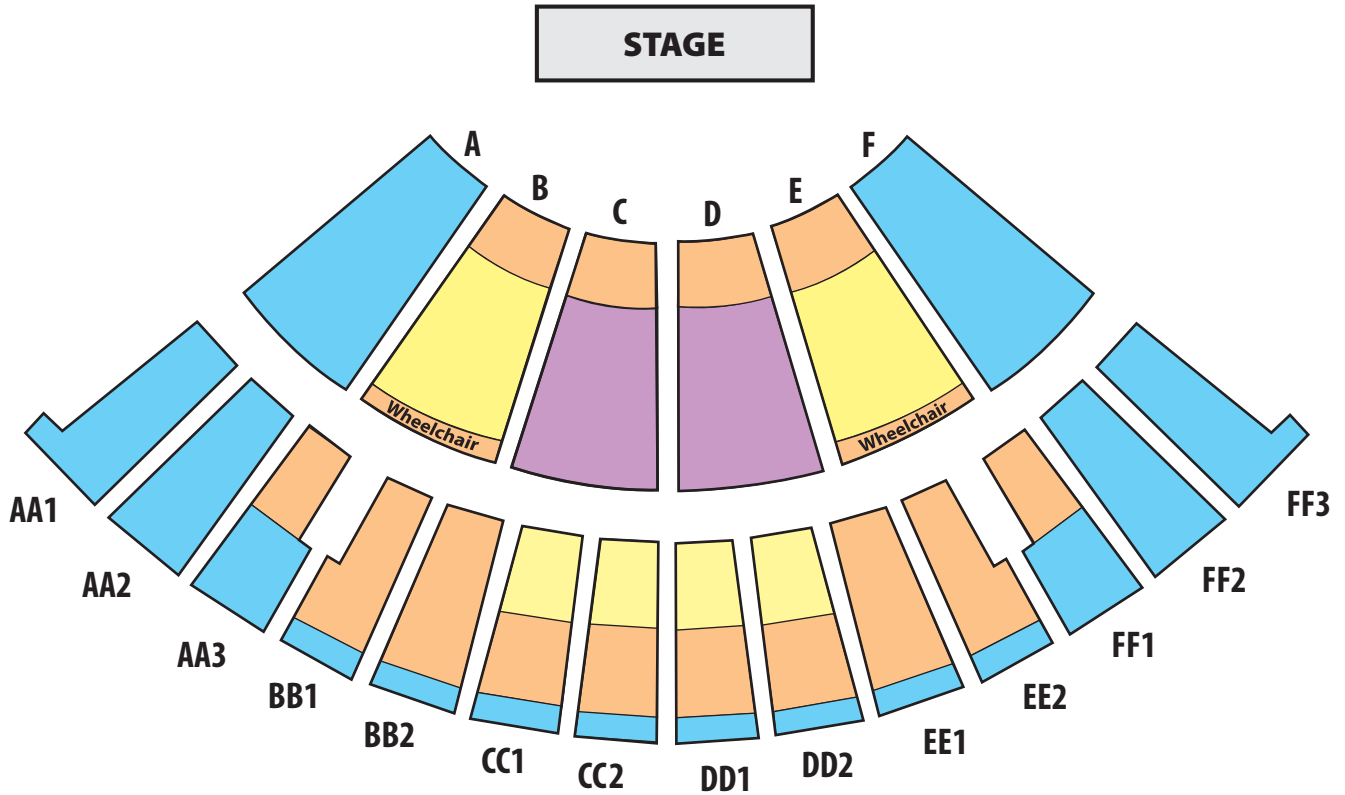

Charlene McCombs Empire Theatre

226 North Saint Mary's Street, San Antonio, Texas 78205

Laurie Auditorium

1 Trinity Place, Trinity University, San Antonio, TX 78212

SEATING CATEGORIES

-  PREMIUM
-  SUPERIOR
-  ADVANTAGE
-  VALUE

Municipal Auditorium

100 Auditorium Circle, San Antonio, TX 78205

SEATING CATEGORIES

-  **PREMIUM**
-  **SUPERIOR**
-  **ADVANTAGE**
-  **VALUE**

Ruth Taylor Recital Hall San Antonio, Texas

SEATING CATEGORIES