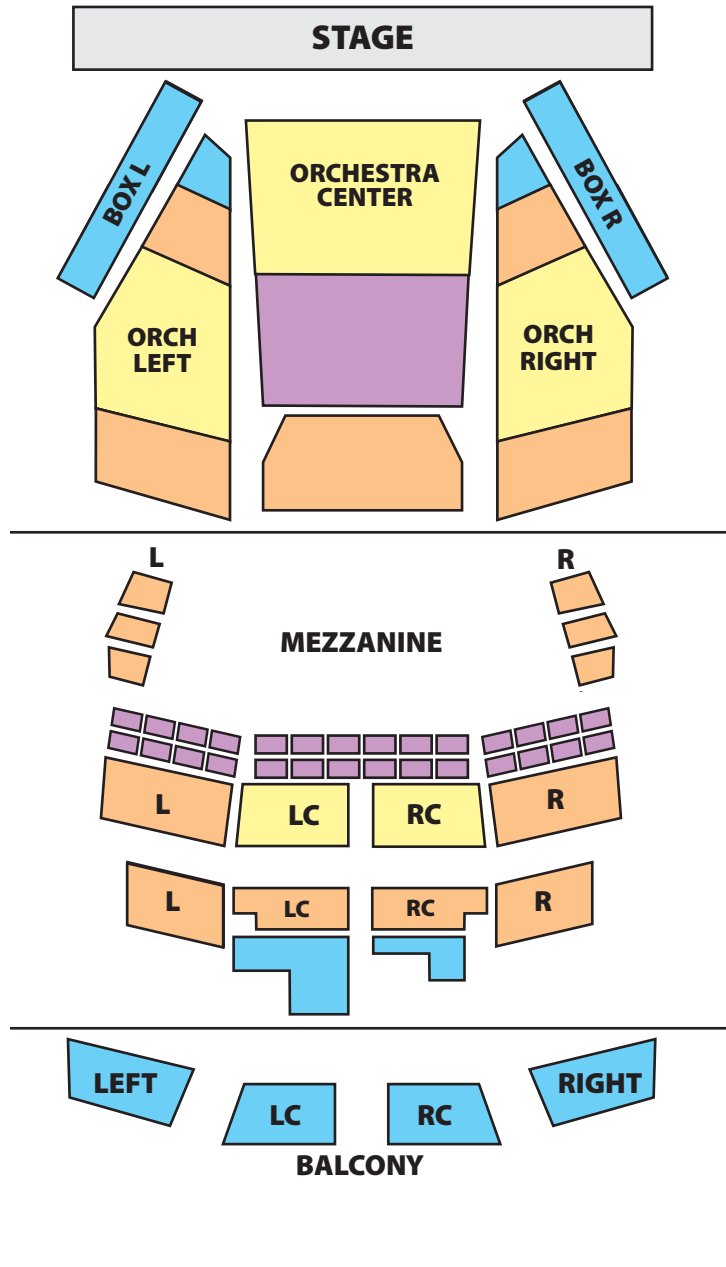

Charlene McCombs Empire Theatre

226 North Saint Mary's Street, San Antonio, Texas 78205

Laurie Auditorium

1 Trinity Place, Trinity University, San Antonio, TX 78212

SEATING CATEGORIES

-  PREMIUM
-  SUPERIOR
-  ADVANTAGE
-  VALUE

Municipal Auditorium

100 Auditorium Circle, San Antonio, TX 78205

SEATING CATEGORIES

-  **PREMIUM**
-  **SUPERIOR**
-  **ADVANTAGE**
-  **VALUE**

Ruth Taylor Recital Hall San Antonio, Texas

SEATING CATEGORIES