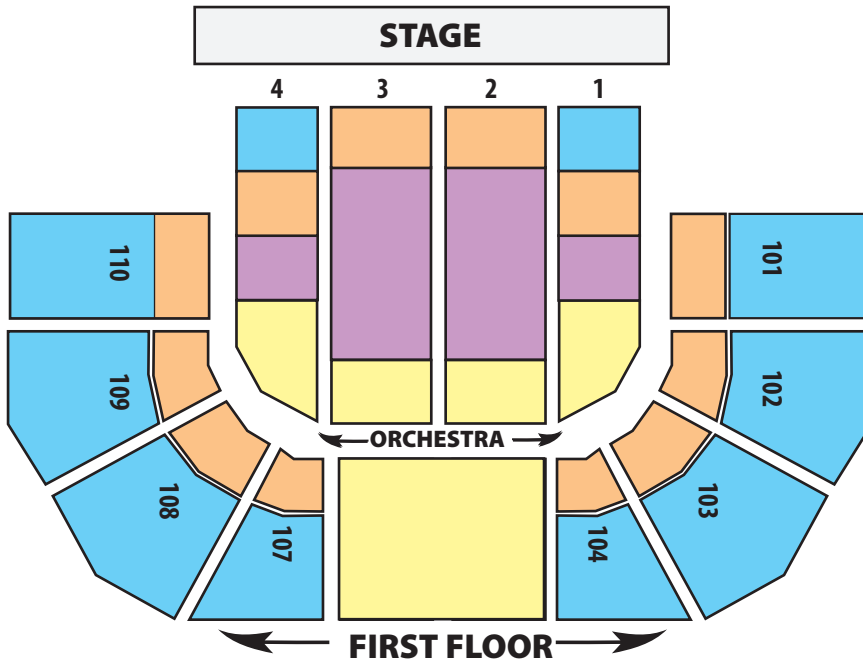

Charlene McCombs Empire Theatre

226 North Saint Mary's Street, San Antonio, Texas 78205

Laurie Auditorium

1 Trinity Place, Trinity University, San Antonio, TX 78212

SEATING CATEGORIES

-  PREMIUM
-  SUPERIOR
-  ADVANTAGE
-  VALUE

Municipal Auditorium

100 Auditorium Circle, San Antonio, TX 78205

SEATING CATEGORIES

-  **PREMIUM**
-  **SUPERIOR**
-  **ADVANTAGE**
-  **VALUE**

Ruth Taylor Recital Hall San Antonio, Texas

SEATING CATEGORIES