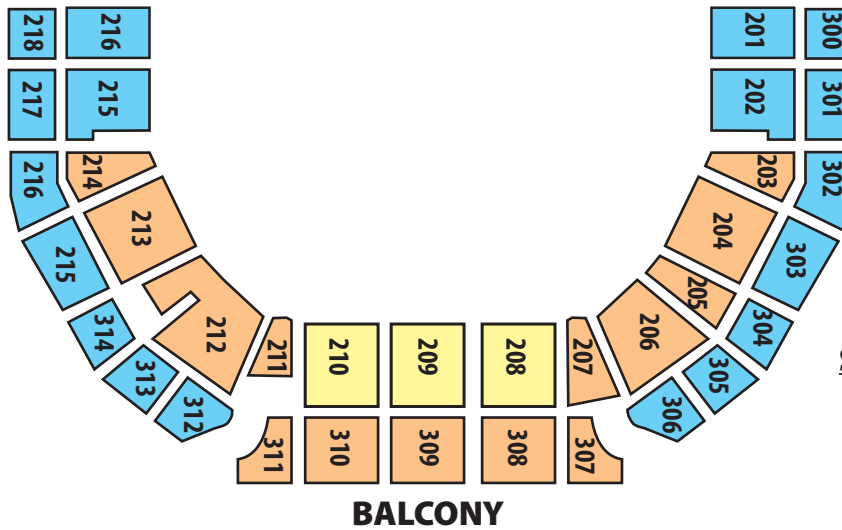

Charlene McCombs Empire Theatre

226 North Saint Mary's Street, San Antonio, Texas 78205

Laurie Auditorium

1 Trinity Place, Trinity University, San Antonio, TX 78212

SEATING CATEGORIES

-  PREMIUM
-  SUPERIOR
-  ADVANTAGE
-  VALUE

Municipal Auditorium

100 Auditorium Circle, San Antonio, TX 78205

SEATING CATEGORIES

-  **PREMIUM**
-  **SUPERIOR**
-  **ADVANTAGE**
-  **VALUE**

Ruth Taylor Recital Hall San Antonio, Texas

SEATING CATEGORIES