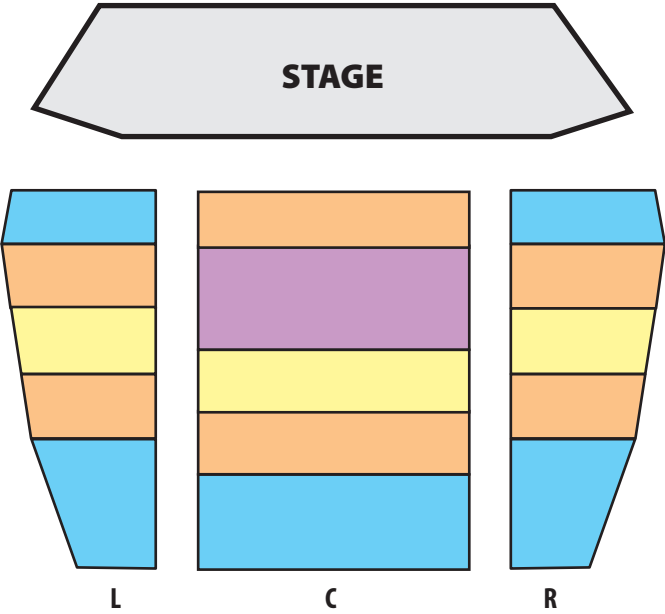

Municipal Auditorium

100 Auditorium Circle, San Antonio, TX 78205

SEATING CATEGORIES

-  **PREMIUM**
-  **SUPERIOR**
-  **ADVANTAGE**
-  **VALUE**

Ruth Taylor Recital Hall San Antonio, Texas

SEATING CATEGORIES